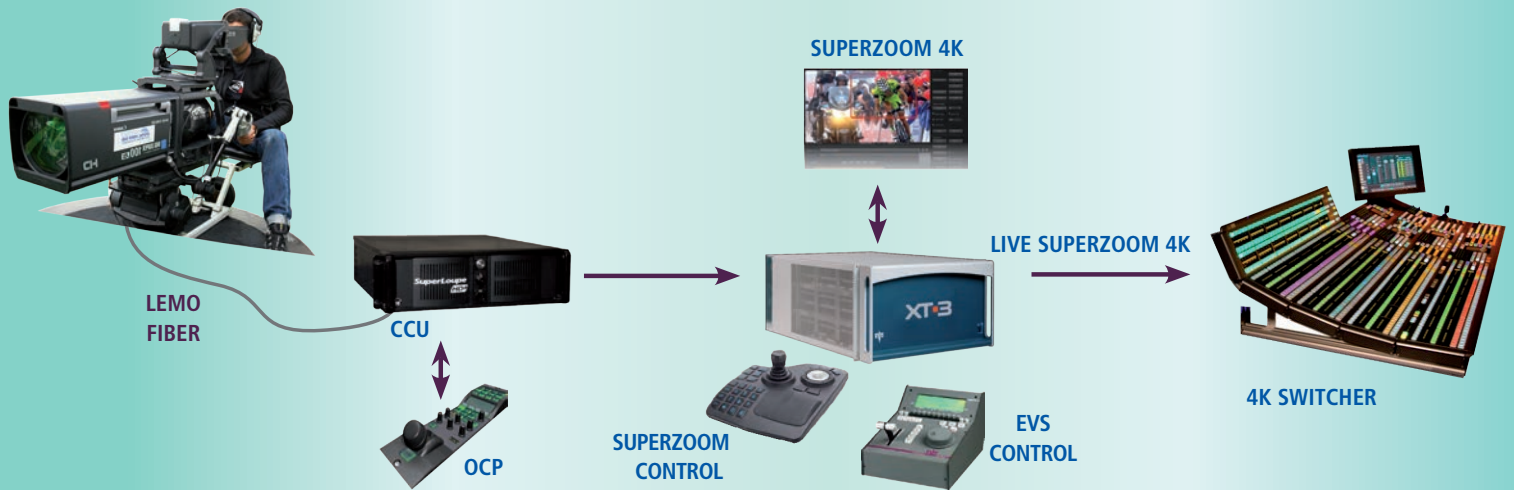

## CAMERA HEAD

Power requirement	Fiber
Power consumption	250W
Transmission	Hybride fibre LEMO 3K97C SMPTE311
Maximum cable length	Up to 1600 meters
Operation temperature	0° to 40°
Storage temperature	-10° to 55°
Dimensions (without lens)	29.2 x 14 x 20 cm (11.5 x 5.0 x 7.9 in)
Weight	8Kg (17,5lbs) SuperX & 6.3 kg (14 lbs) Camera Head

## CAMERA INPUT / OUTPUT

Head set	XLR 5 / intercom channel ENG/PROD/PGM
External Power	110 / 220 V - 50/60 Hz

## CCU

Transmission	Hybride fibre LEMO 3K97C SMPTE311
Power	AC power connector - 110/220V - 50/60Hz Max 400W
Weight	15Kgs (33lbs)
Dimensions (WxHxD)	3U / 48,3x13,3x52,8 cm (19x5,25x20,8 in)
4k Video output	2 x 3G SDI 4K Playback
HD Video output	1 x HD SDI Live
Return video	1x BNC Input HD
Intercom	ENG Intercom 4Wire PROD Intercom 4Wire PGM
Ethernet	2 Ethernet Control back (EVS/RCP) 1 Ethernet control front (Support)
OCP	RS232
Tally	Tally RED GPI (contact closure)
Genlock	Black burst or Tri Level