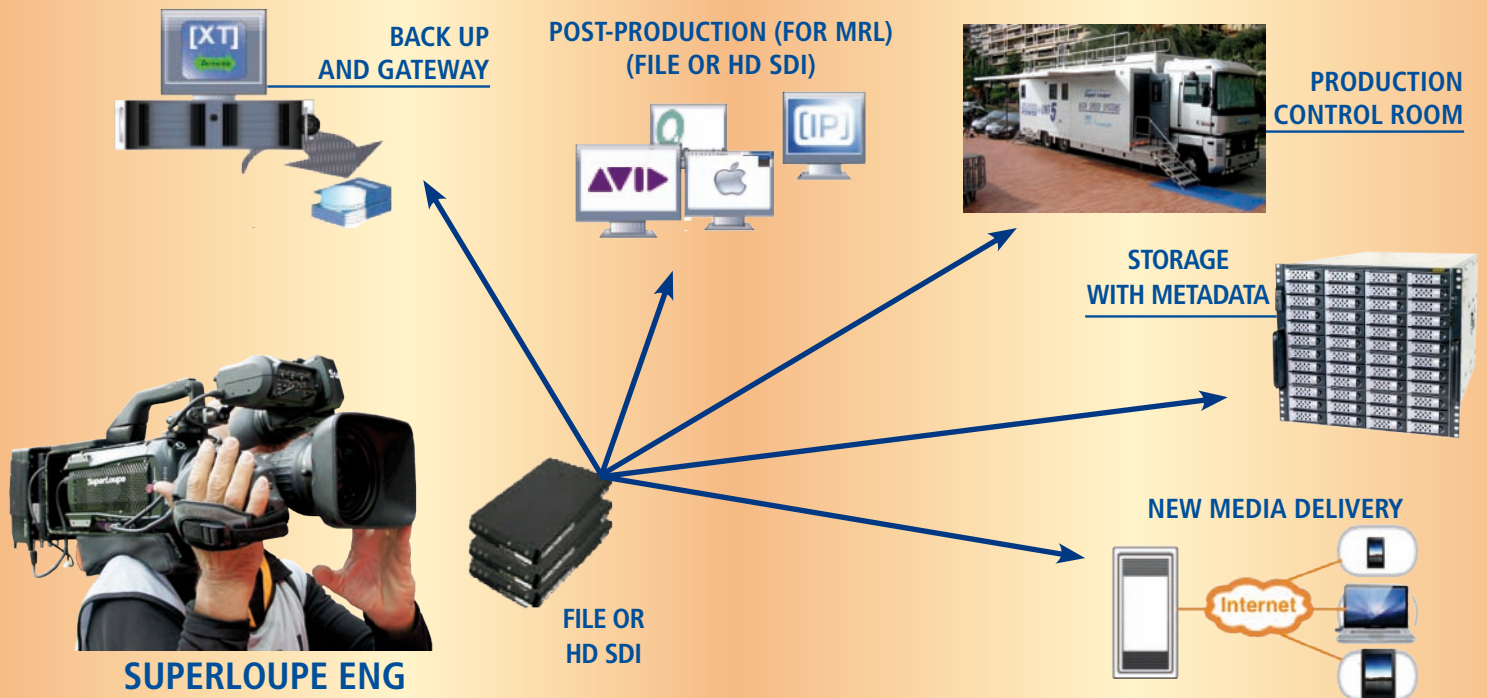

Superloupe ENG Technical Specifications

VIDEO PERFORMANCE

Sensor	12 bit CMOS Sensor
Effective picture element (HxV)	1920x1080
Line standard	1080i50, 1080psf25
Gain	-3dB to + 9dB
Internal memory	32GB
Maximum fps	2500fps
Recording time	@ 1000fps 10s
Sensitivity	@500fps @2000lux F7
Parameters	Gain RGB, Ped RGB, Gamma White/Black balance Shutter, Record speed
Matrix	EBU, ITU, and Users matrix
Color viewfinder	3,5" Sony HDVF-C35W
Lens compatibility	Canon 17x, 22x, Fuji 26x, 25x

Power requirement	18-36V Battery
Power consumption	220W
Power duration time	Up to 3h per battery
Operation temperature	0° to 40°
Storage temperature	-10° to 55°
Dimensions (without lens)	30x24x23cm (11,8x9,4x9in)
Weight	6Kg (including viewfinder)

CAMERA HEAD

18-36V Battery
220W
Up to 3h per battery
0° to 40°
-10° to 55°
30x24x23cm (11,8x9,4x9in)
6Kg (including viewfinder)

EXTERNAL MEMORY

Flash Memory	256GB, 512GB
	Fast Autosave
	Automatic saves during the shoot
	Transfert clip file by ethernet